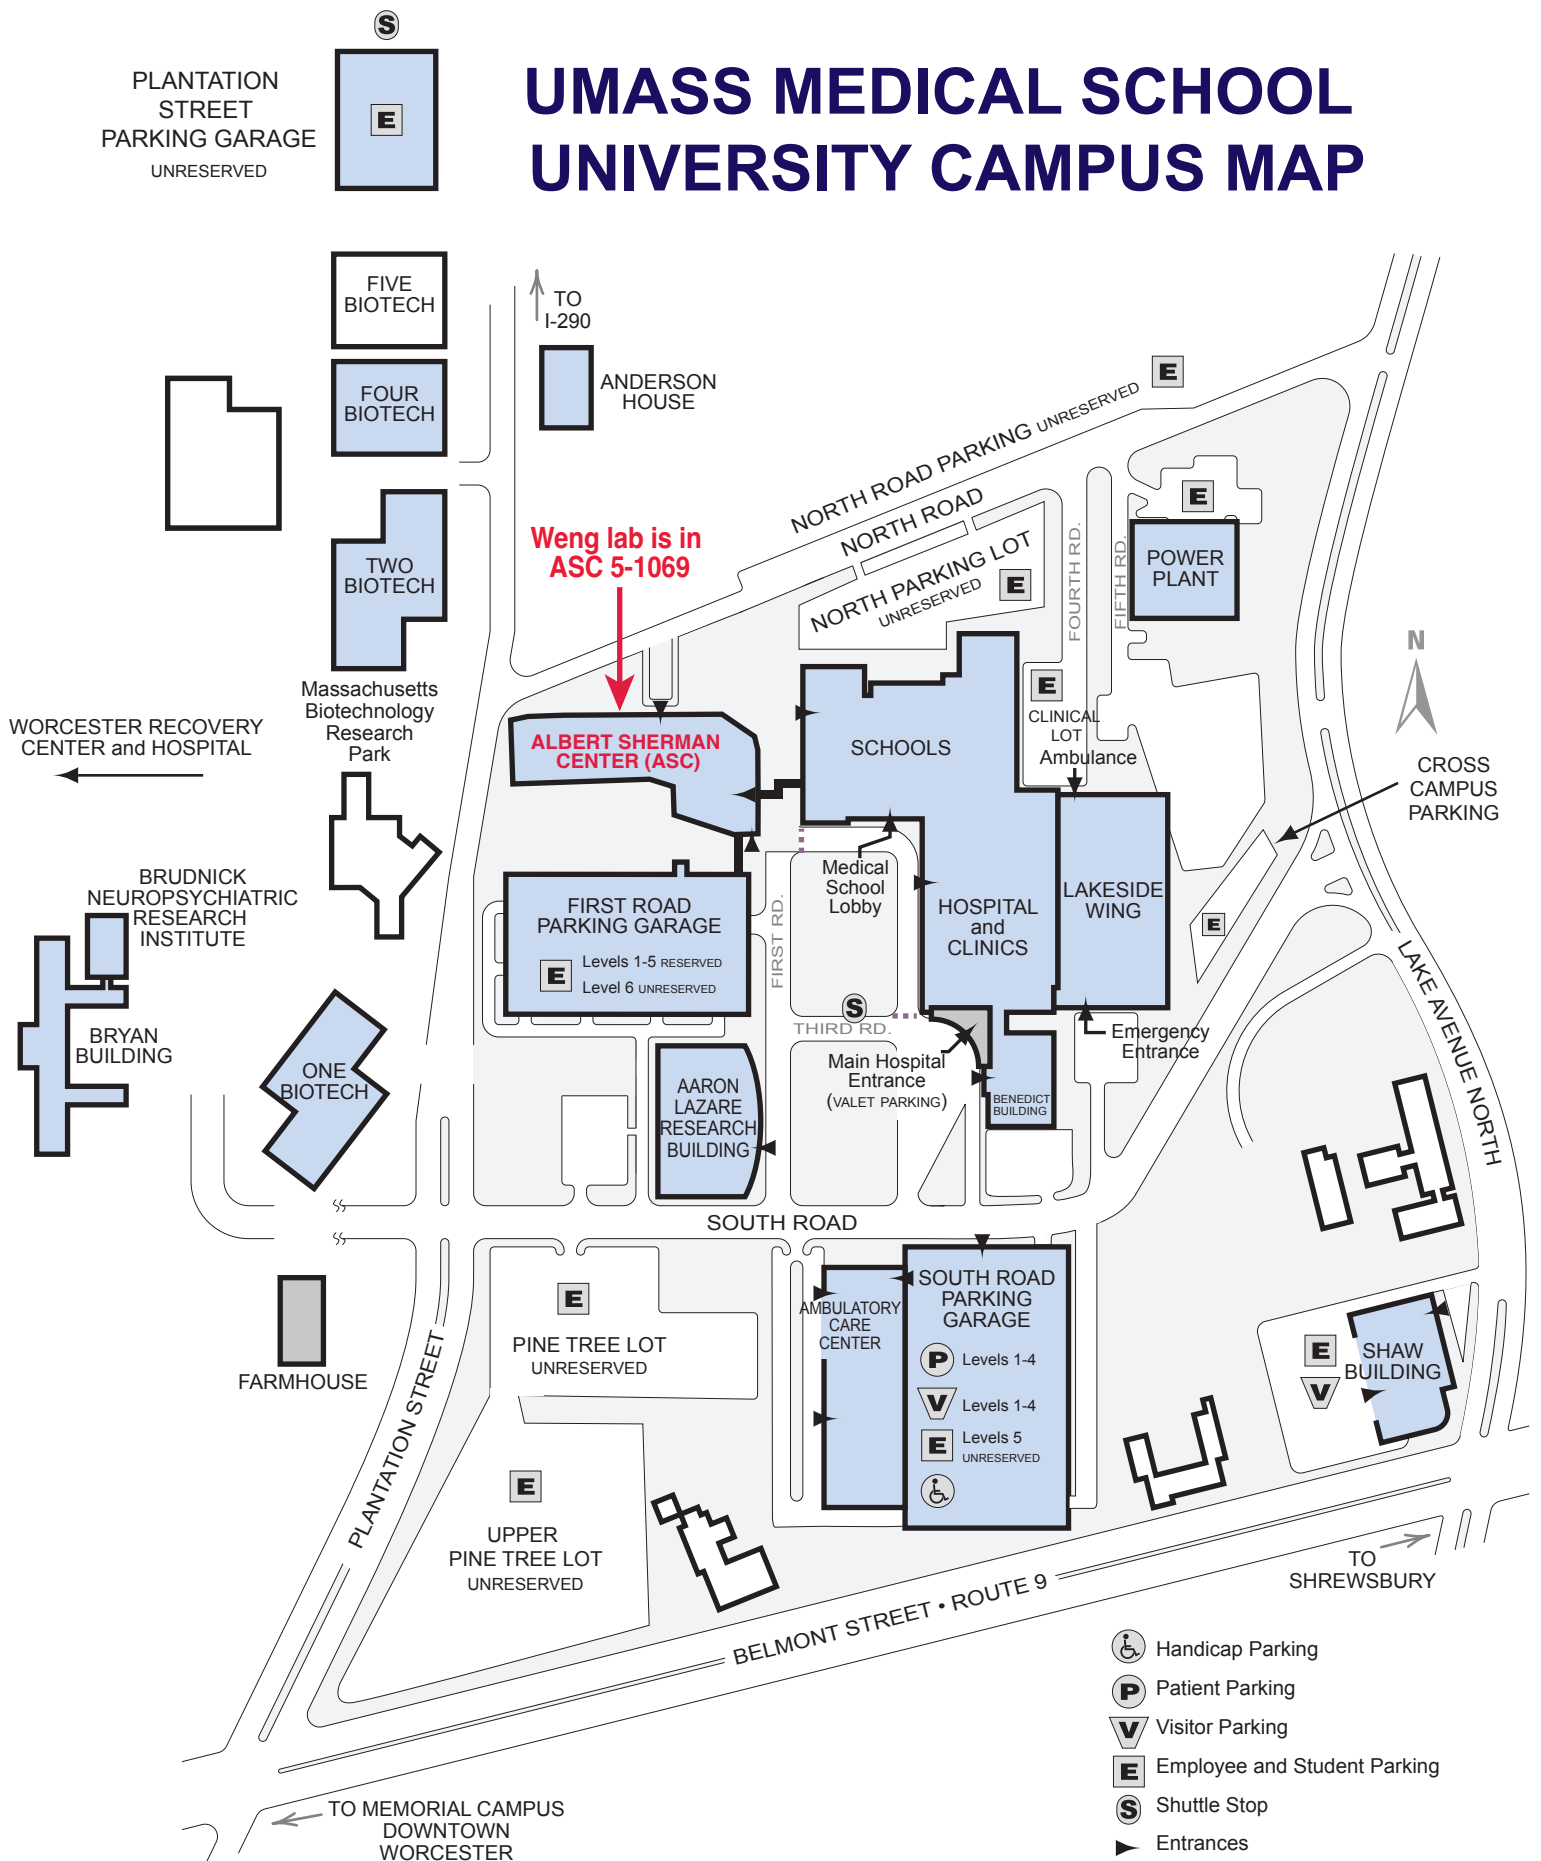

# UMASS MEDICAL SCHOOL UNIVERSITY CAMPUS MAP

- Handicap Parking
- Patient Parking
- Visitor Parking
- Employee and Student Parking
- Shuttle Stop
- Entrances