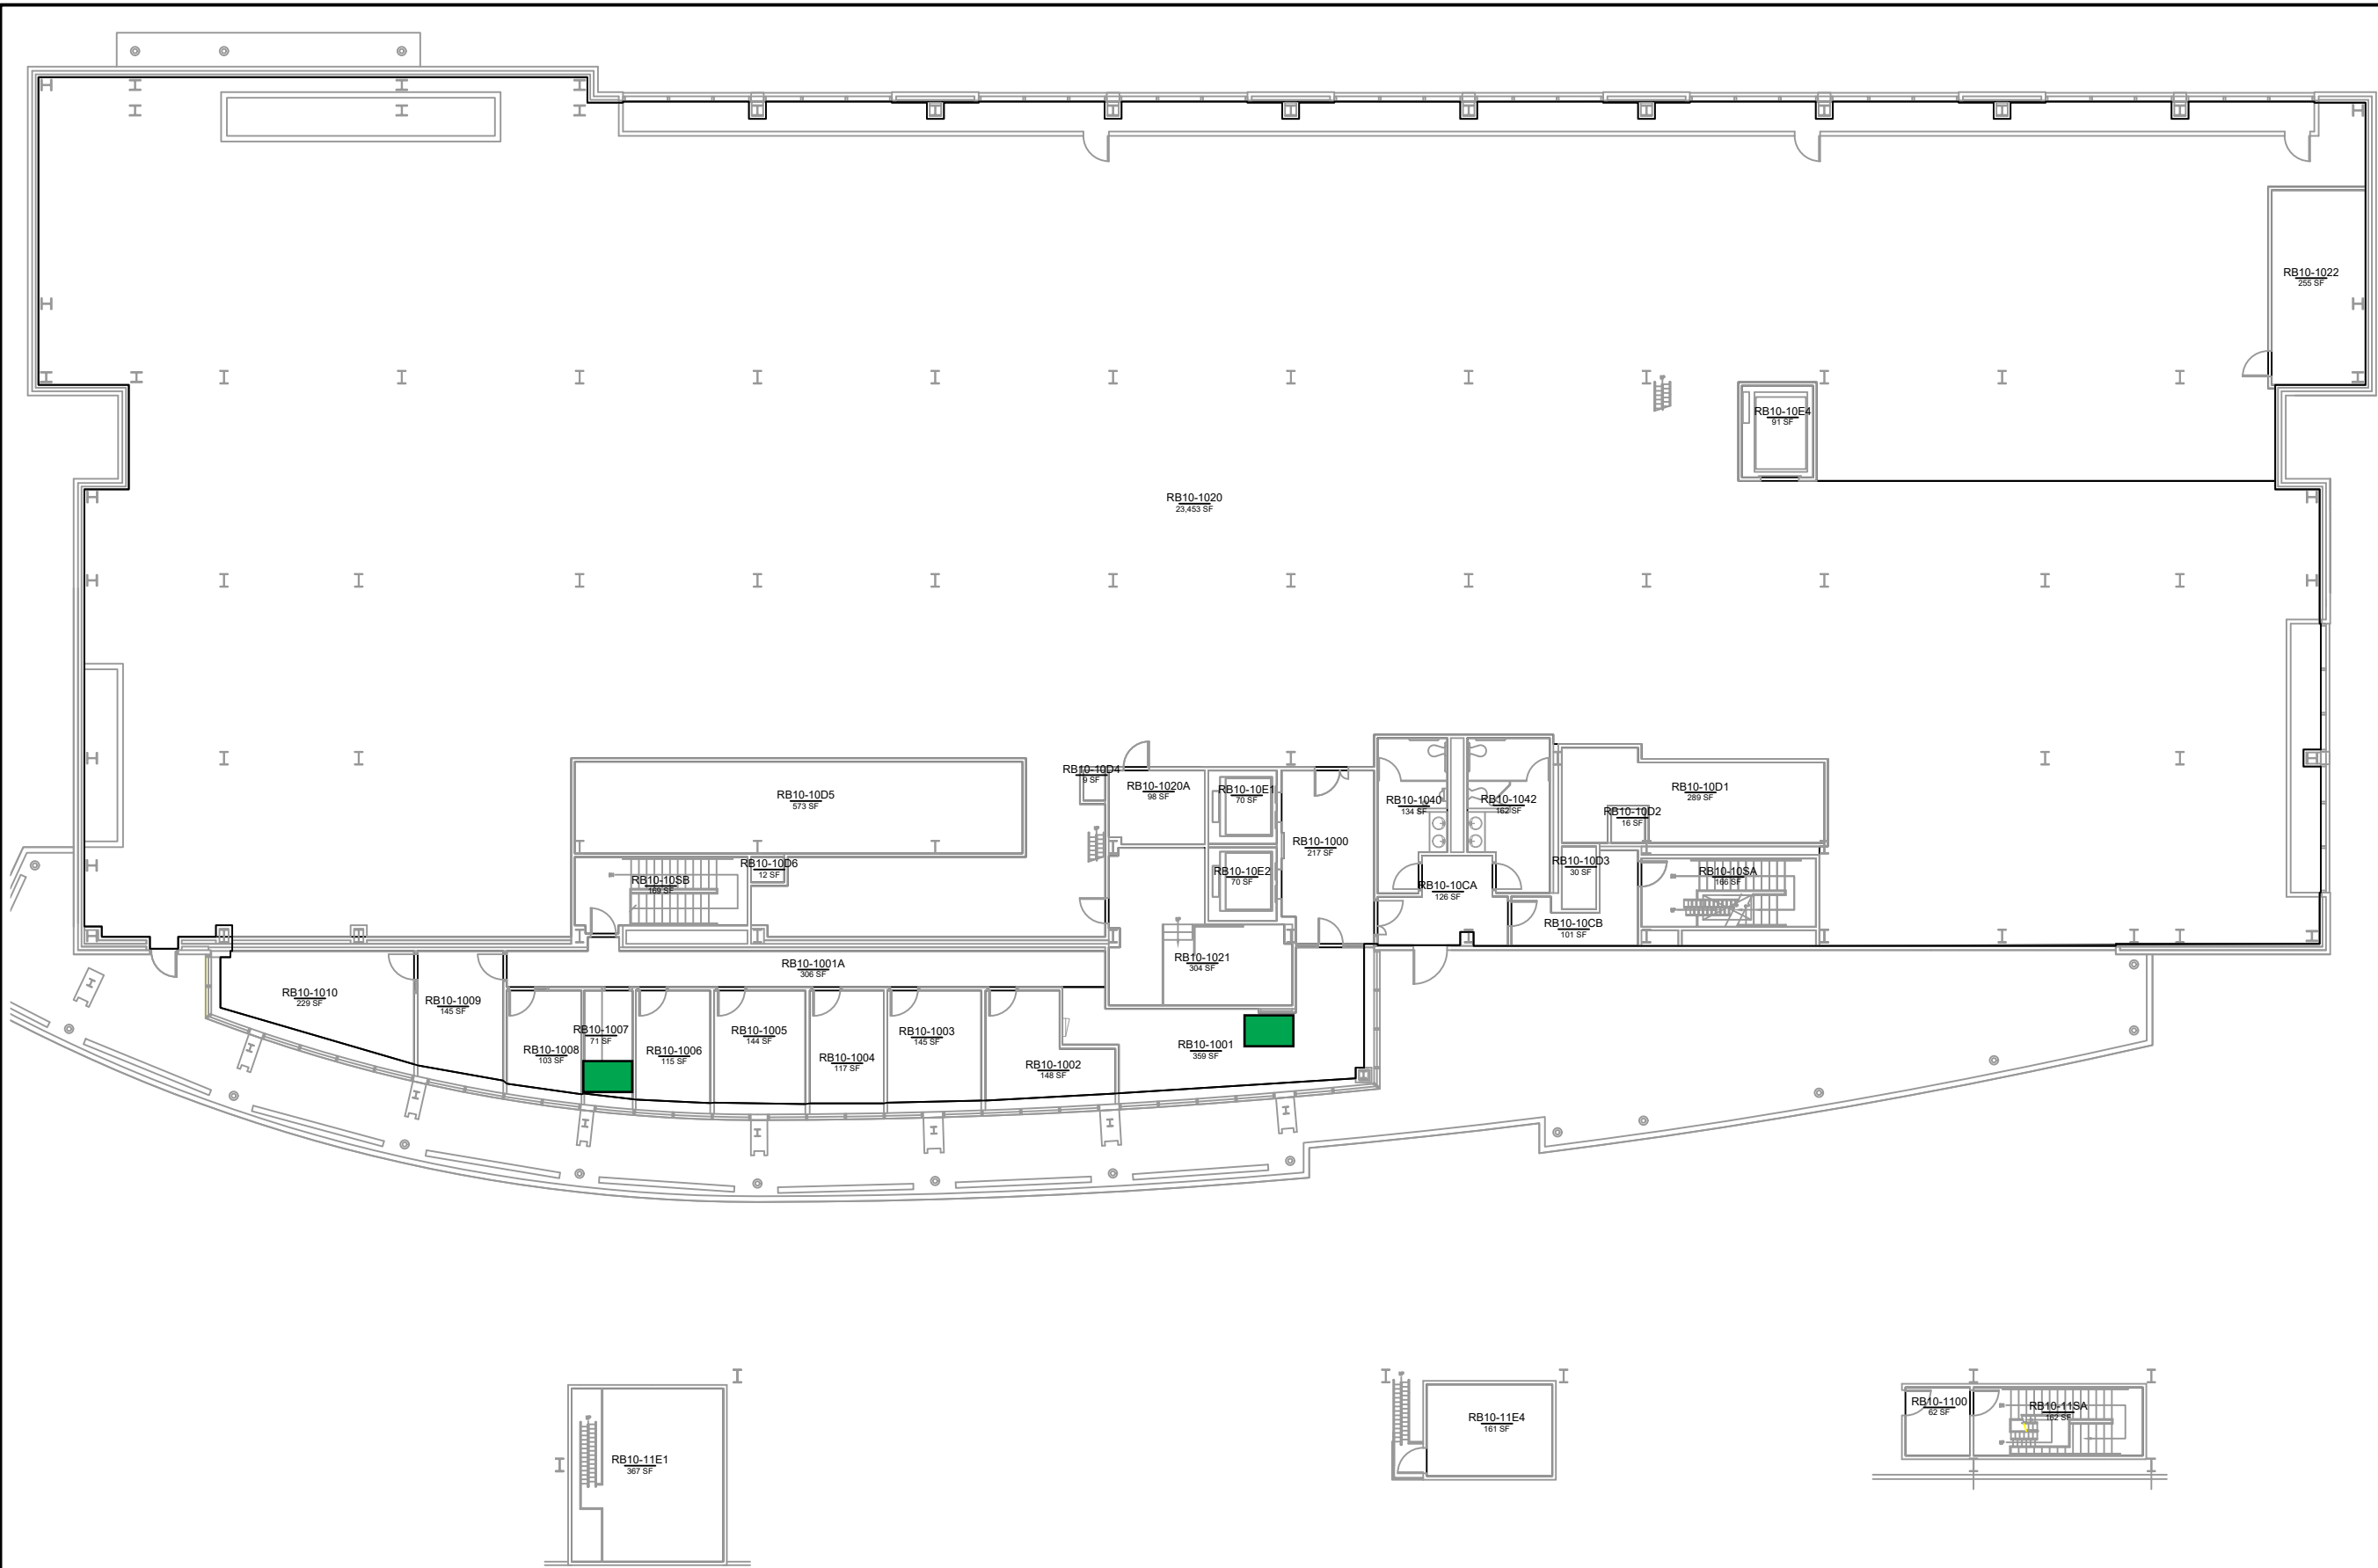

Centralized
Trash Hub

LAZARE RESEARCH

BASE FLOOR PLAN

FLOOR 9
RB-9

Report Date: 12/08/2021

LAZARE RESEARCH

BASE FLOOR PLAN

FLOOR 10
RB-10