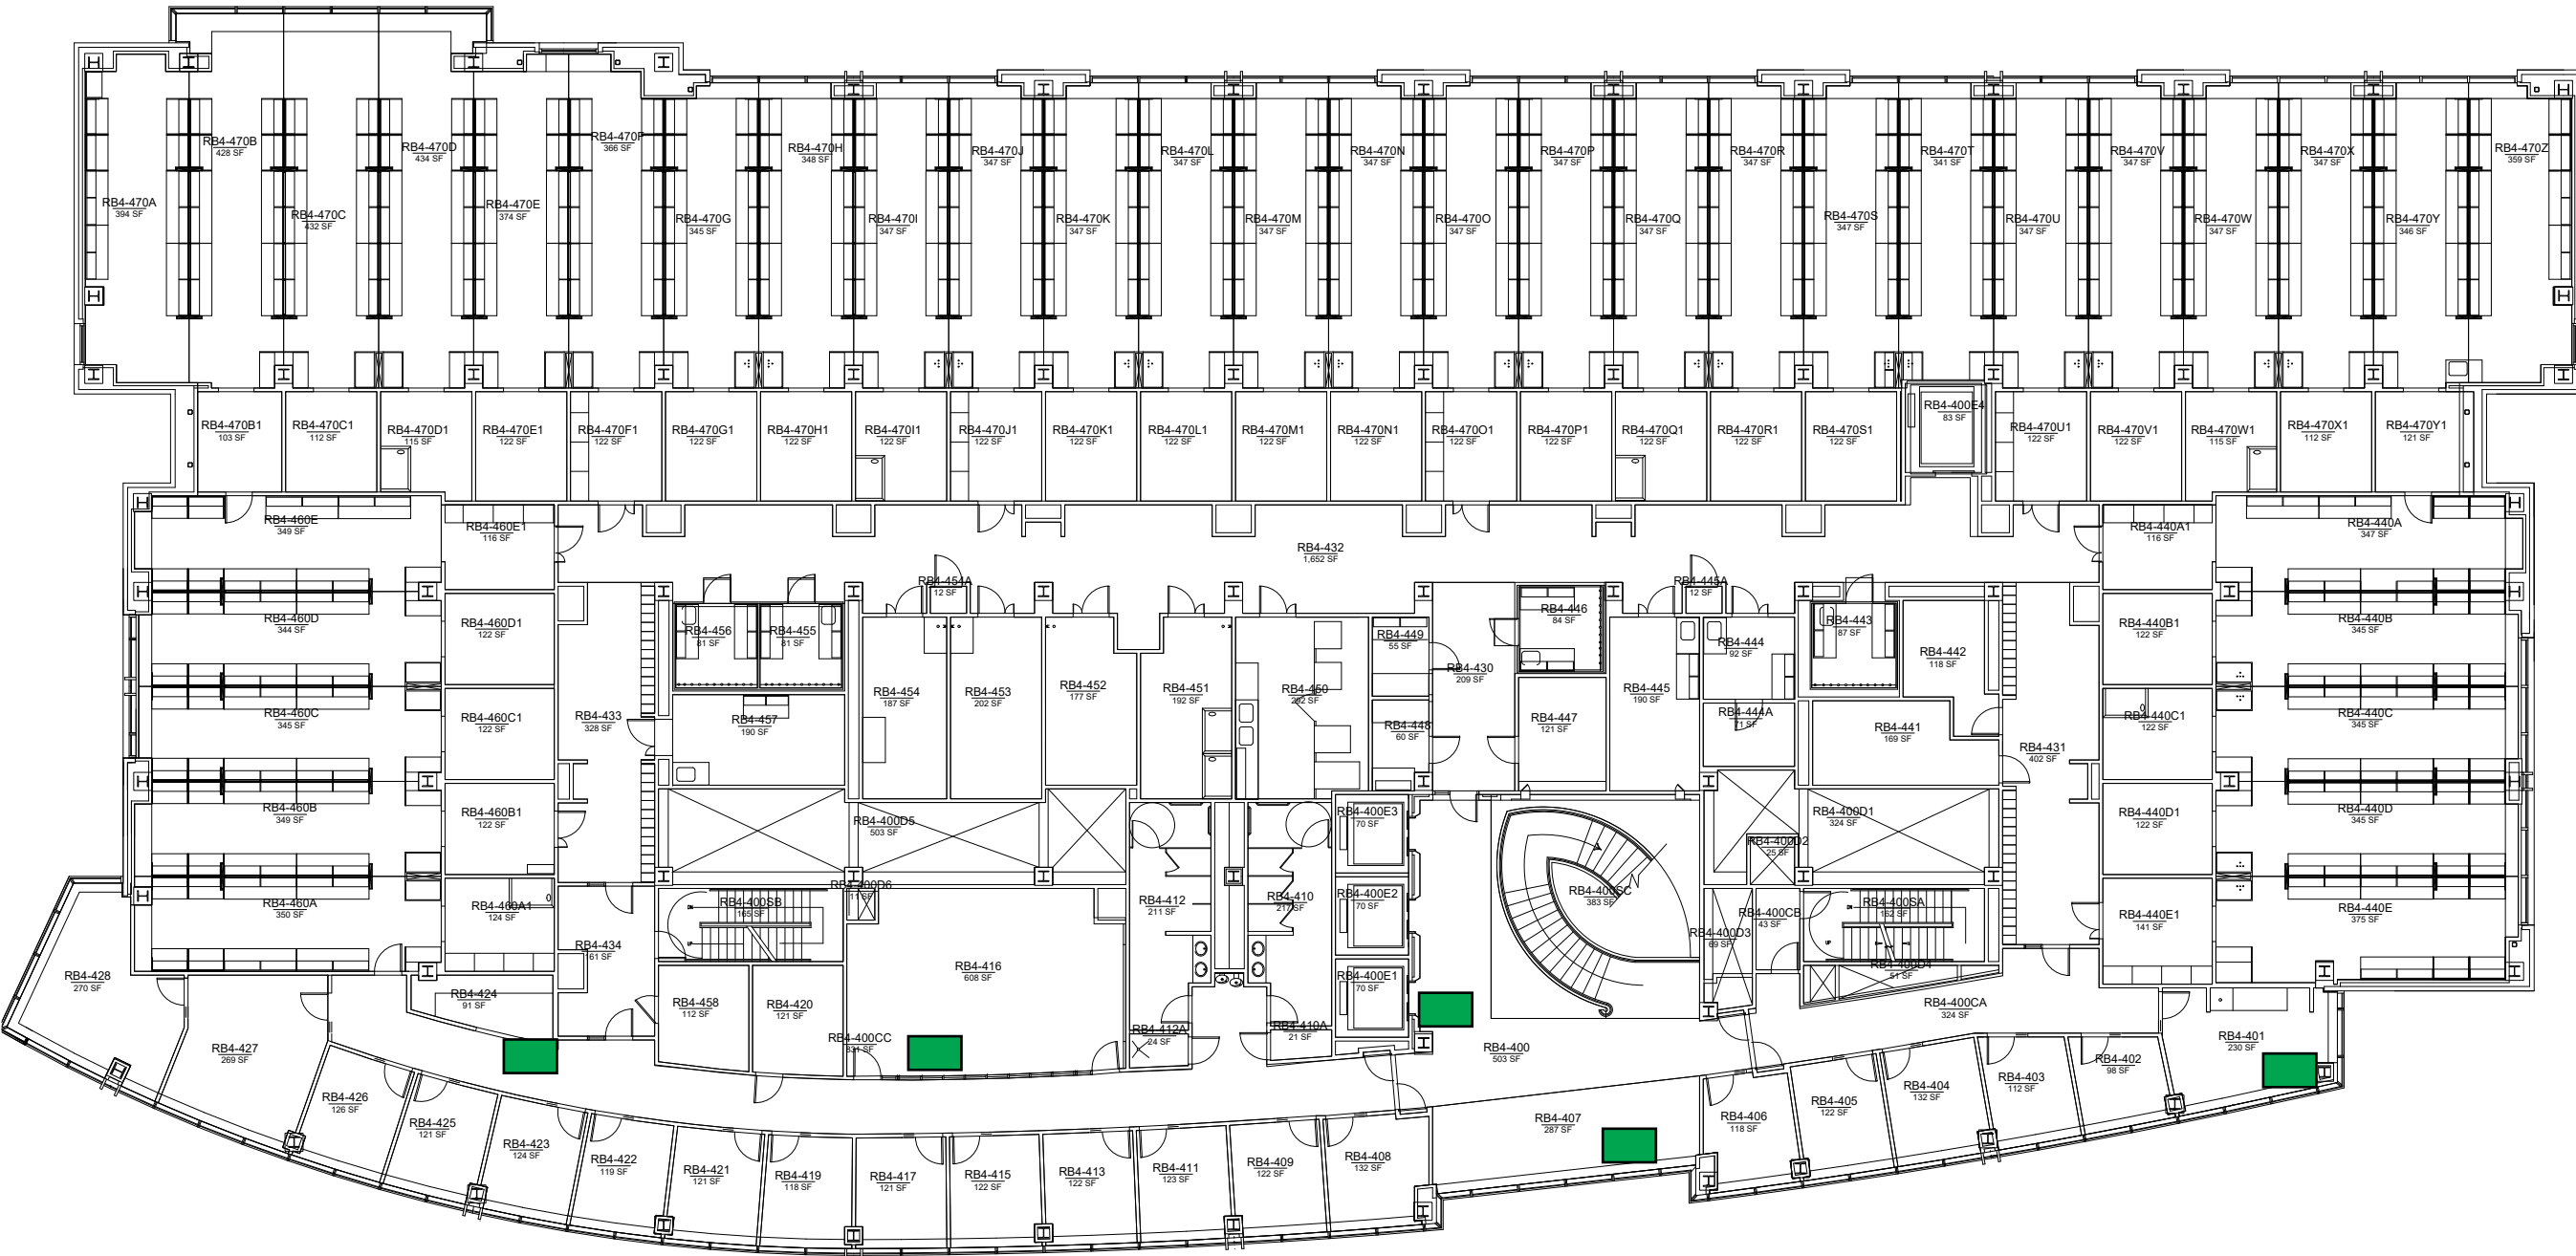

 Centralized
Trash Hub

 Animal Med (not
serviced)

LAZARE RESEARCH

BASE FLOOR PLAN

FIRST FLOOR
RB-1

Report Date: 02/23/2024

Centralized
Trash Hub

LAZARE RESEARCH

BASE FLOOR PLAN

SECOND FLOOR
RB-2

Report Date: 07/01/2024

Centralized
Trash Hub

LAZARE RESEARCH

BASE FLOOR PLAN

THIRD FLOOR
RB-3

Report Date: 11/17/2023

Centralized
Trash Hub

LAZARE RESEARCH

BASE FLOOR PLAN

FLOOR 4
RB-4

Report Date: 06/15/2023

 Centralized Trash Hub

LAZARE RESEARCH

BASE FLOOR PLAN

FLOOR 5
RB-5

Report Date: 03/22/2023

Centralized
Trash Hub

LAZARE RESEARCH

BASE FLOOR PLAN

SIXTH FLOOR
RB-6

Report Date: 07/01/2024

Centralized
Trash Hub