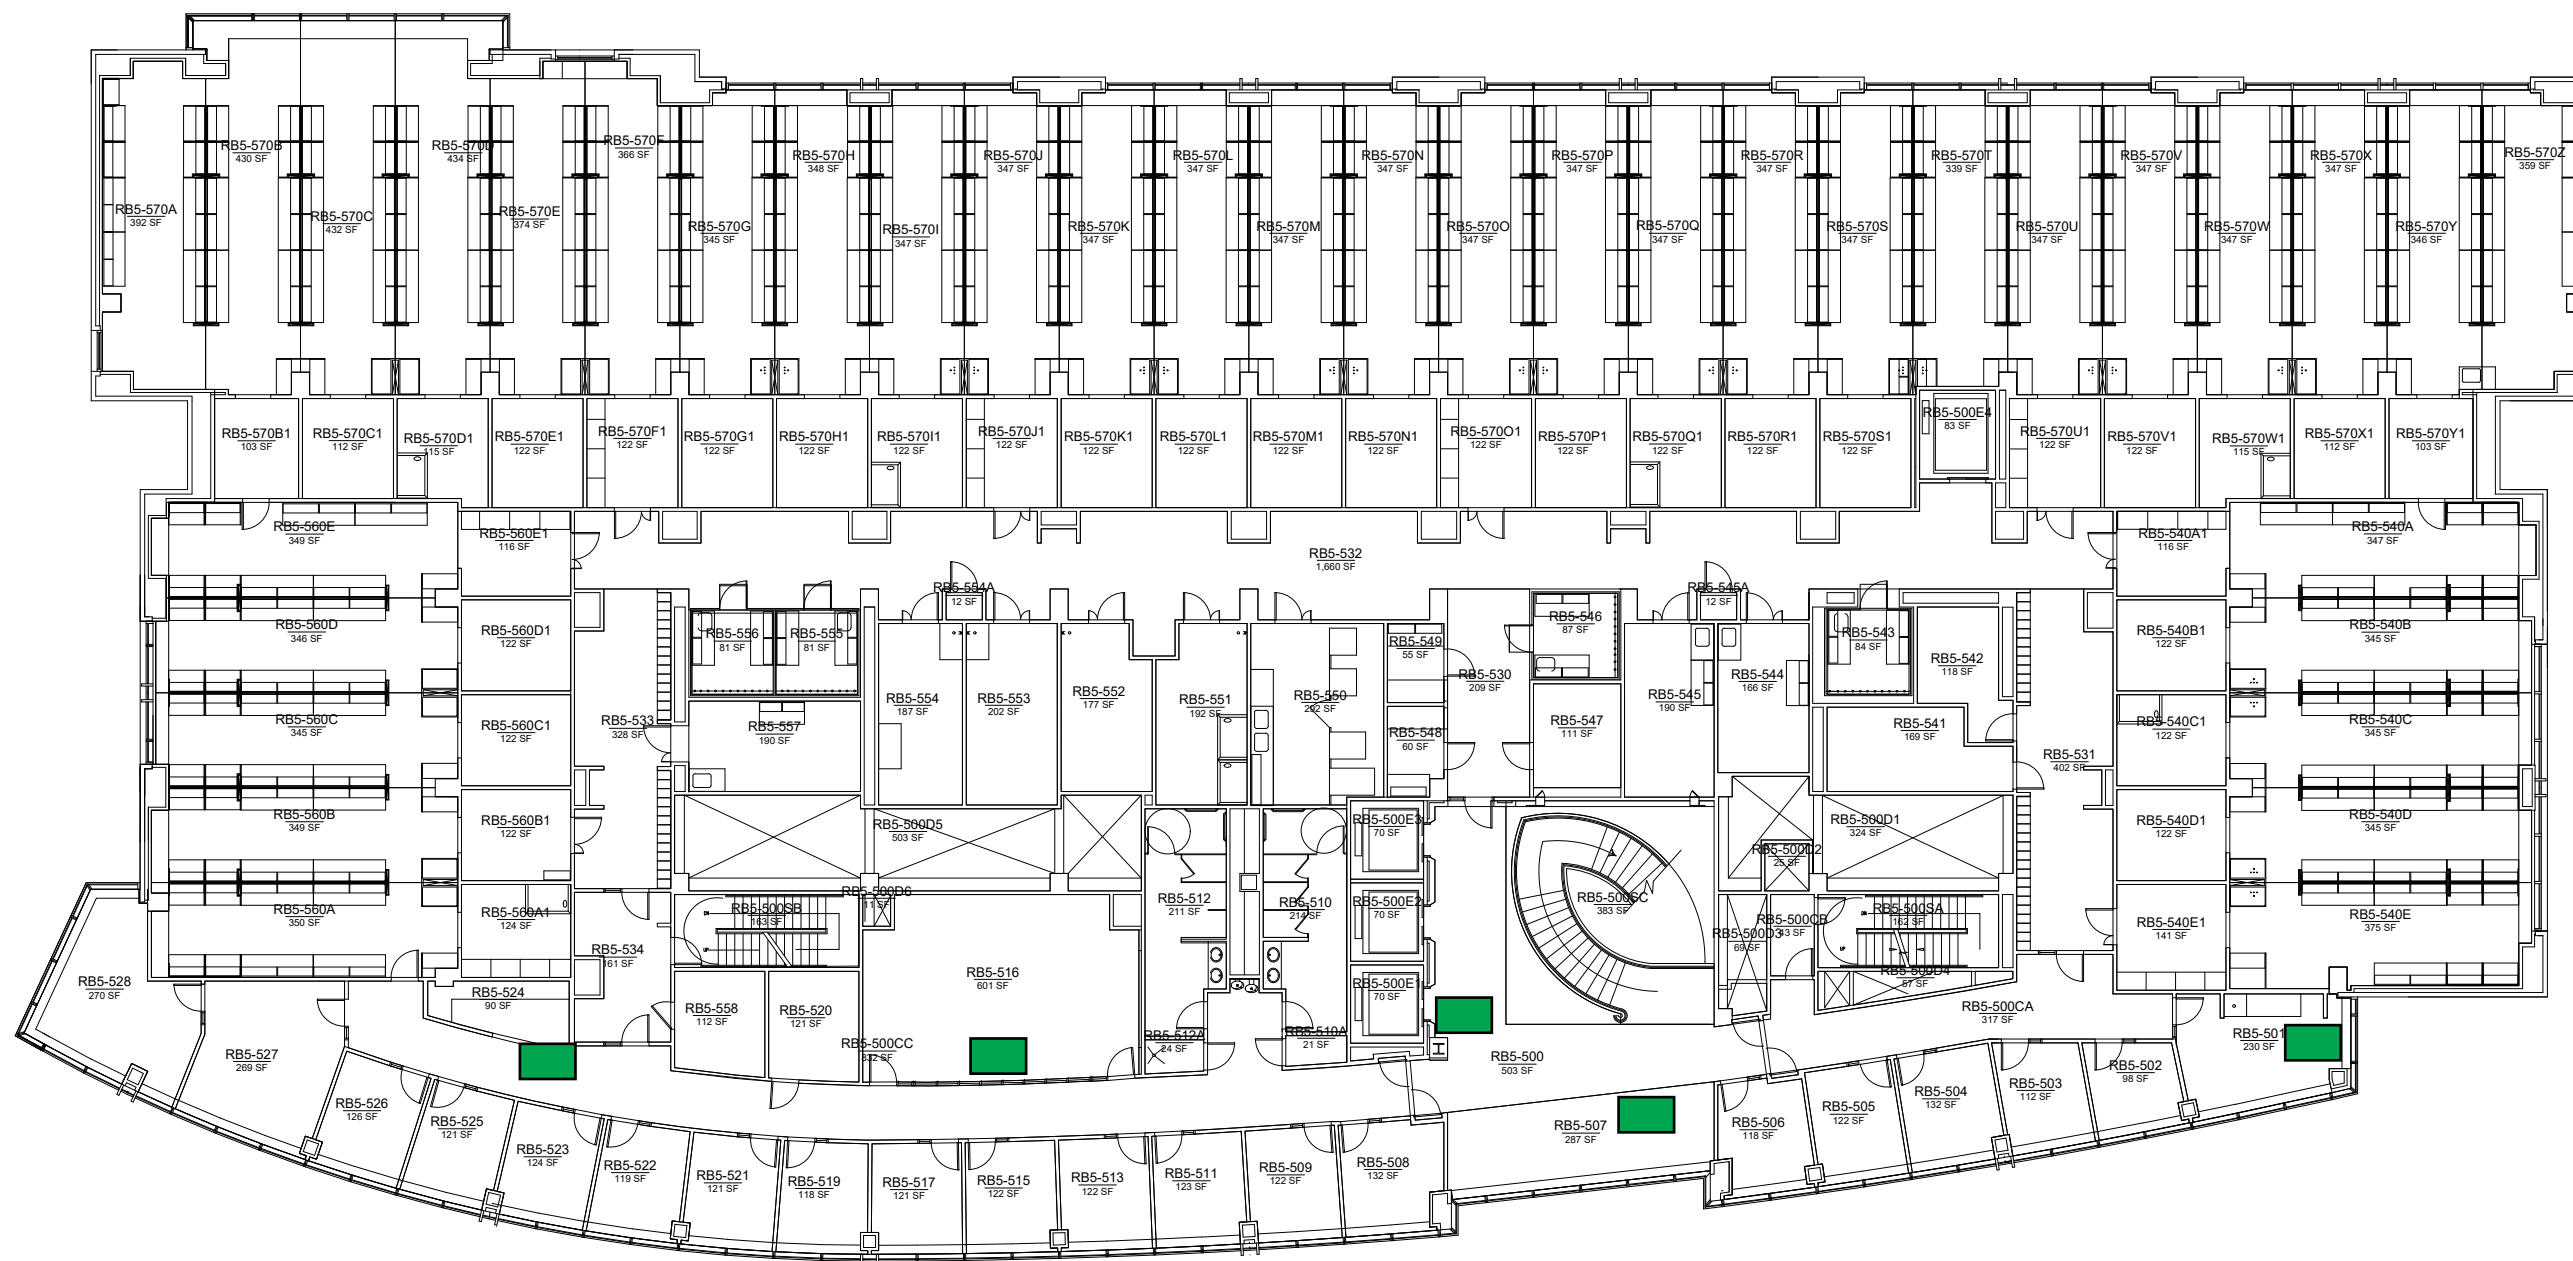

BASE FLOOR PLAN

SECOND FLOOR
RB-2

Report Date: 07/01/2024

Centralized
Trash Hub

LAZARE RESEARCH

BASE FLOOR PLAN

THIRD FLOOR
RB-3

Report Date: 11/17/2023

Centralized
Trash Hub

LAZARE RESEARCH

BASE FLOOR PLAN

FLOOR 4
RB-4

Report Date: 06/15/2023

 Centralized Trash Hub

LAZARE RESEARCH

BASE FLOOR PLAN

FLOOR 5
RB-5

Report Date: 03/22/2023

Centralized
Trash Hub

LAZARE RESEARCH

BASE FLOOR PLAN

SIXTH FLOOR
RB-6

Report Date: 07/01/2024

Centralized
Trash Hub