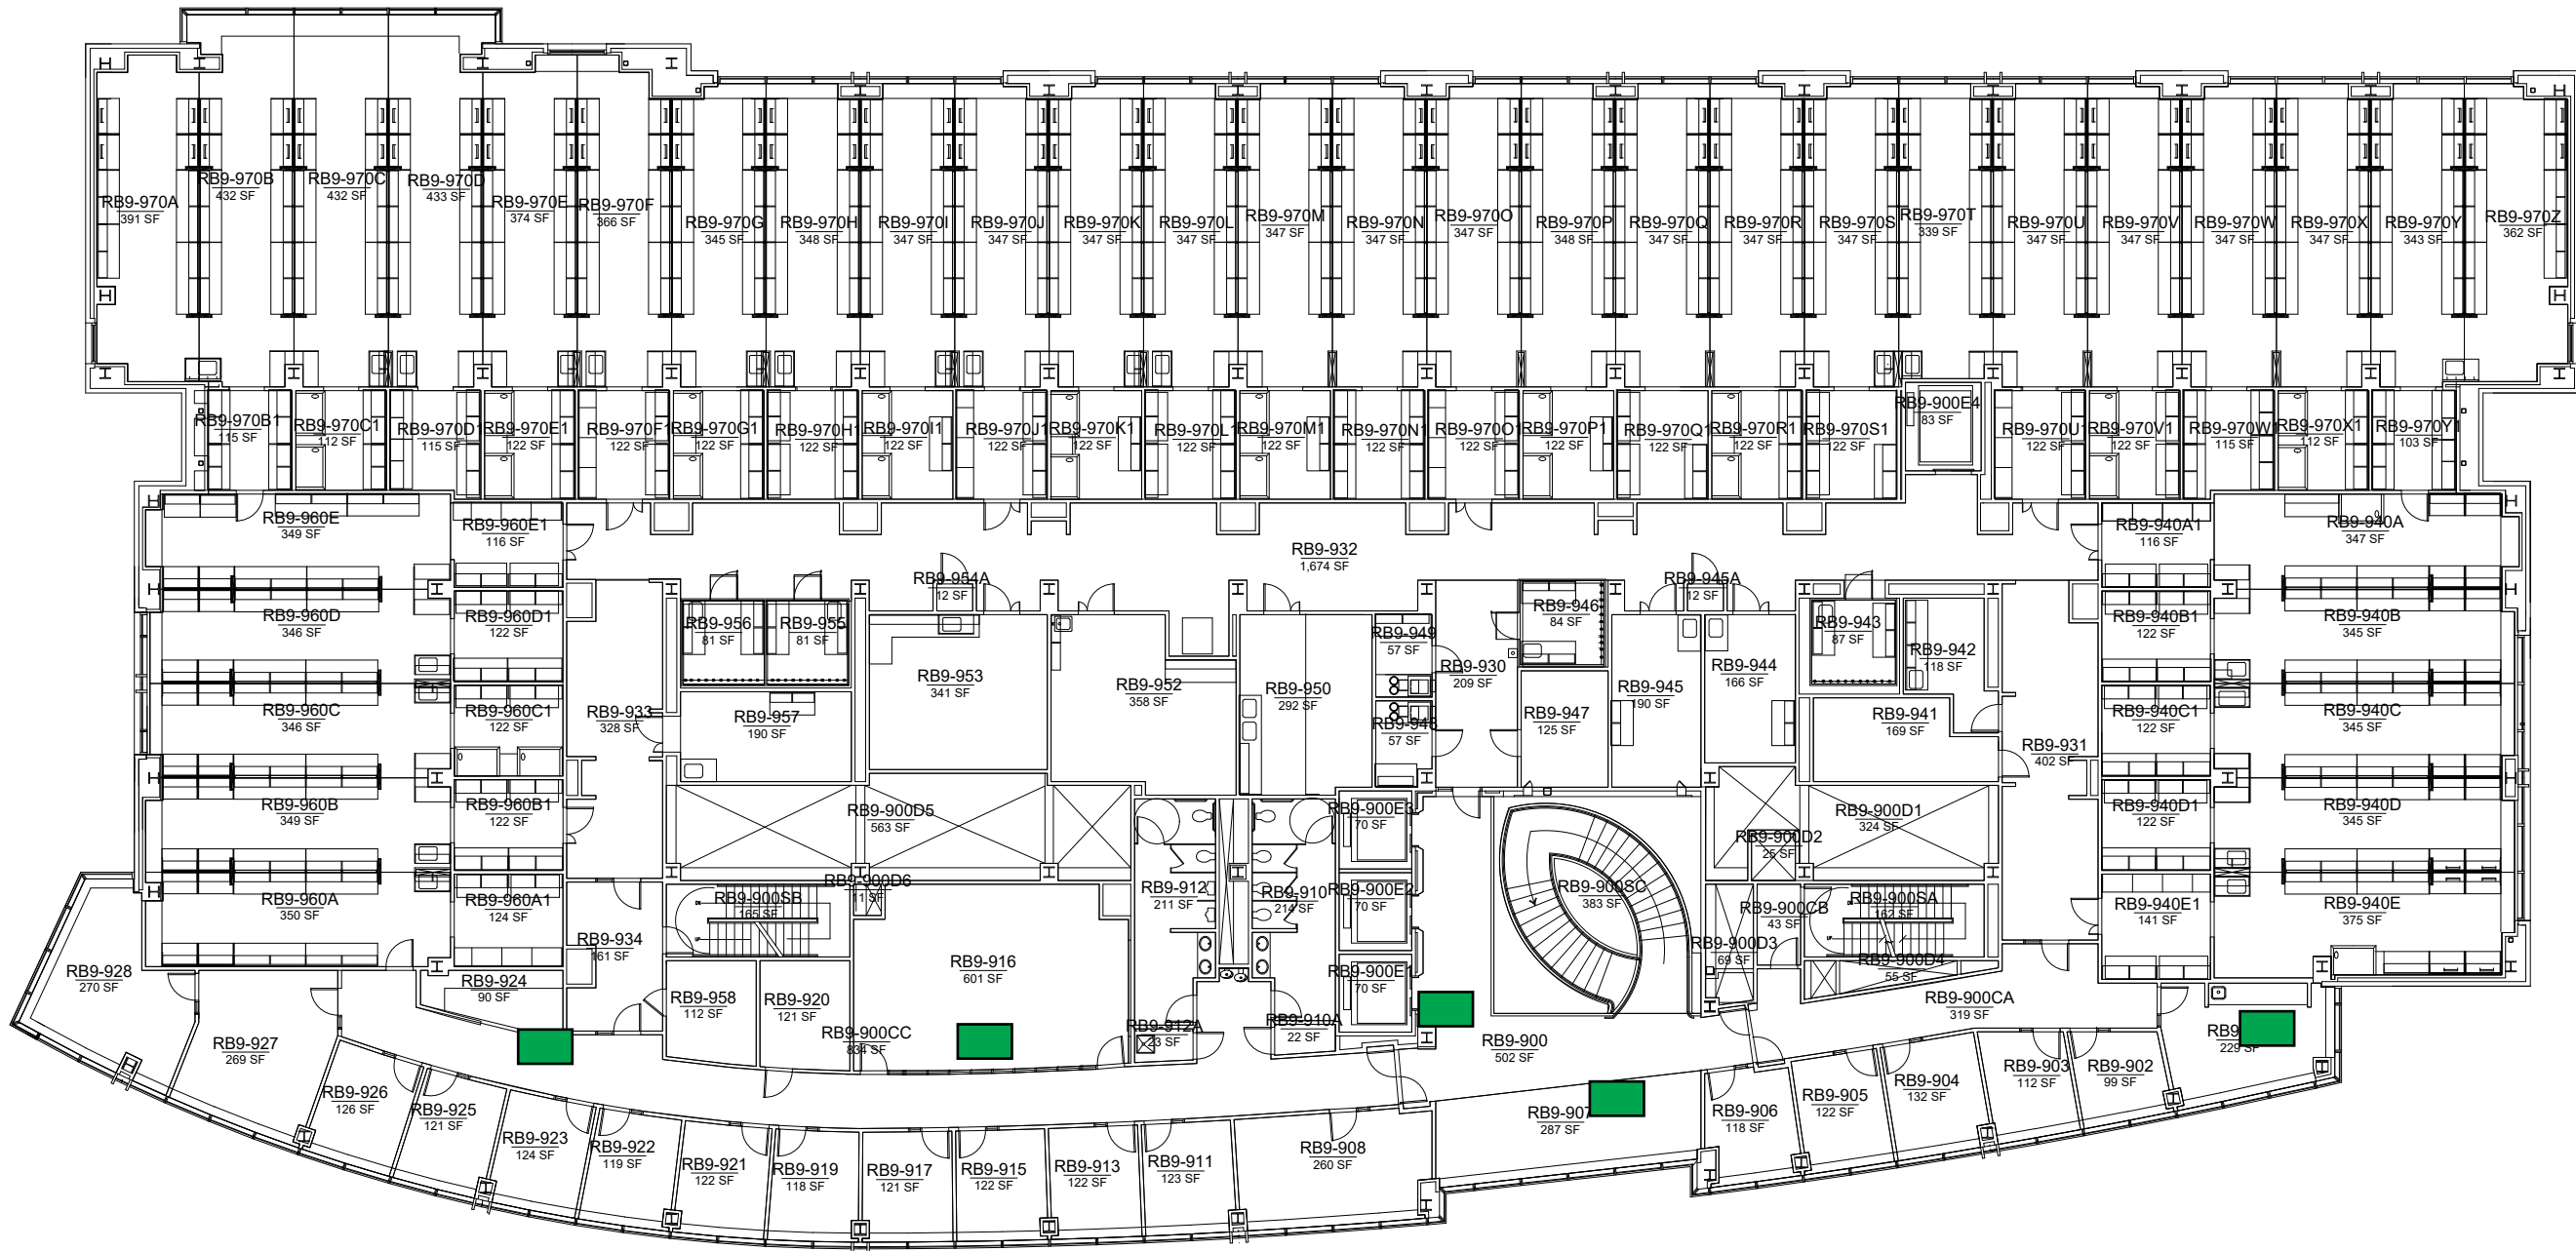

FLOOR 5
RB-5

Report Date: 03/22/2023

Centralized
Trash Hub

LAZARE RESEARCH

BASE FLOOR PLAN

SIXTH FLOOR
RB-6

Report Date: 07/01/2024

Centralized
Trash Hub

LAZARE RESEARCH

BASE FLOOR PLAN

SEVENTH FLOOR
RB-7

Report Date: 07/01/2024

LAZARE RESEARCH

BASE FLOOR PLAN

EIGHTH FLOOR
RB-8

Report Date: 07/01/2024

Centralized
Trash Hub

LAZARE RESEARCH

BASE FLOOR PLAN

FLOOR 9
RB-9

Report Date: 12/08/2021

LAZARE RESEARCH

BASE FLOOR PLAN

FLOOR 10
RB-10