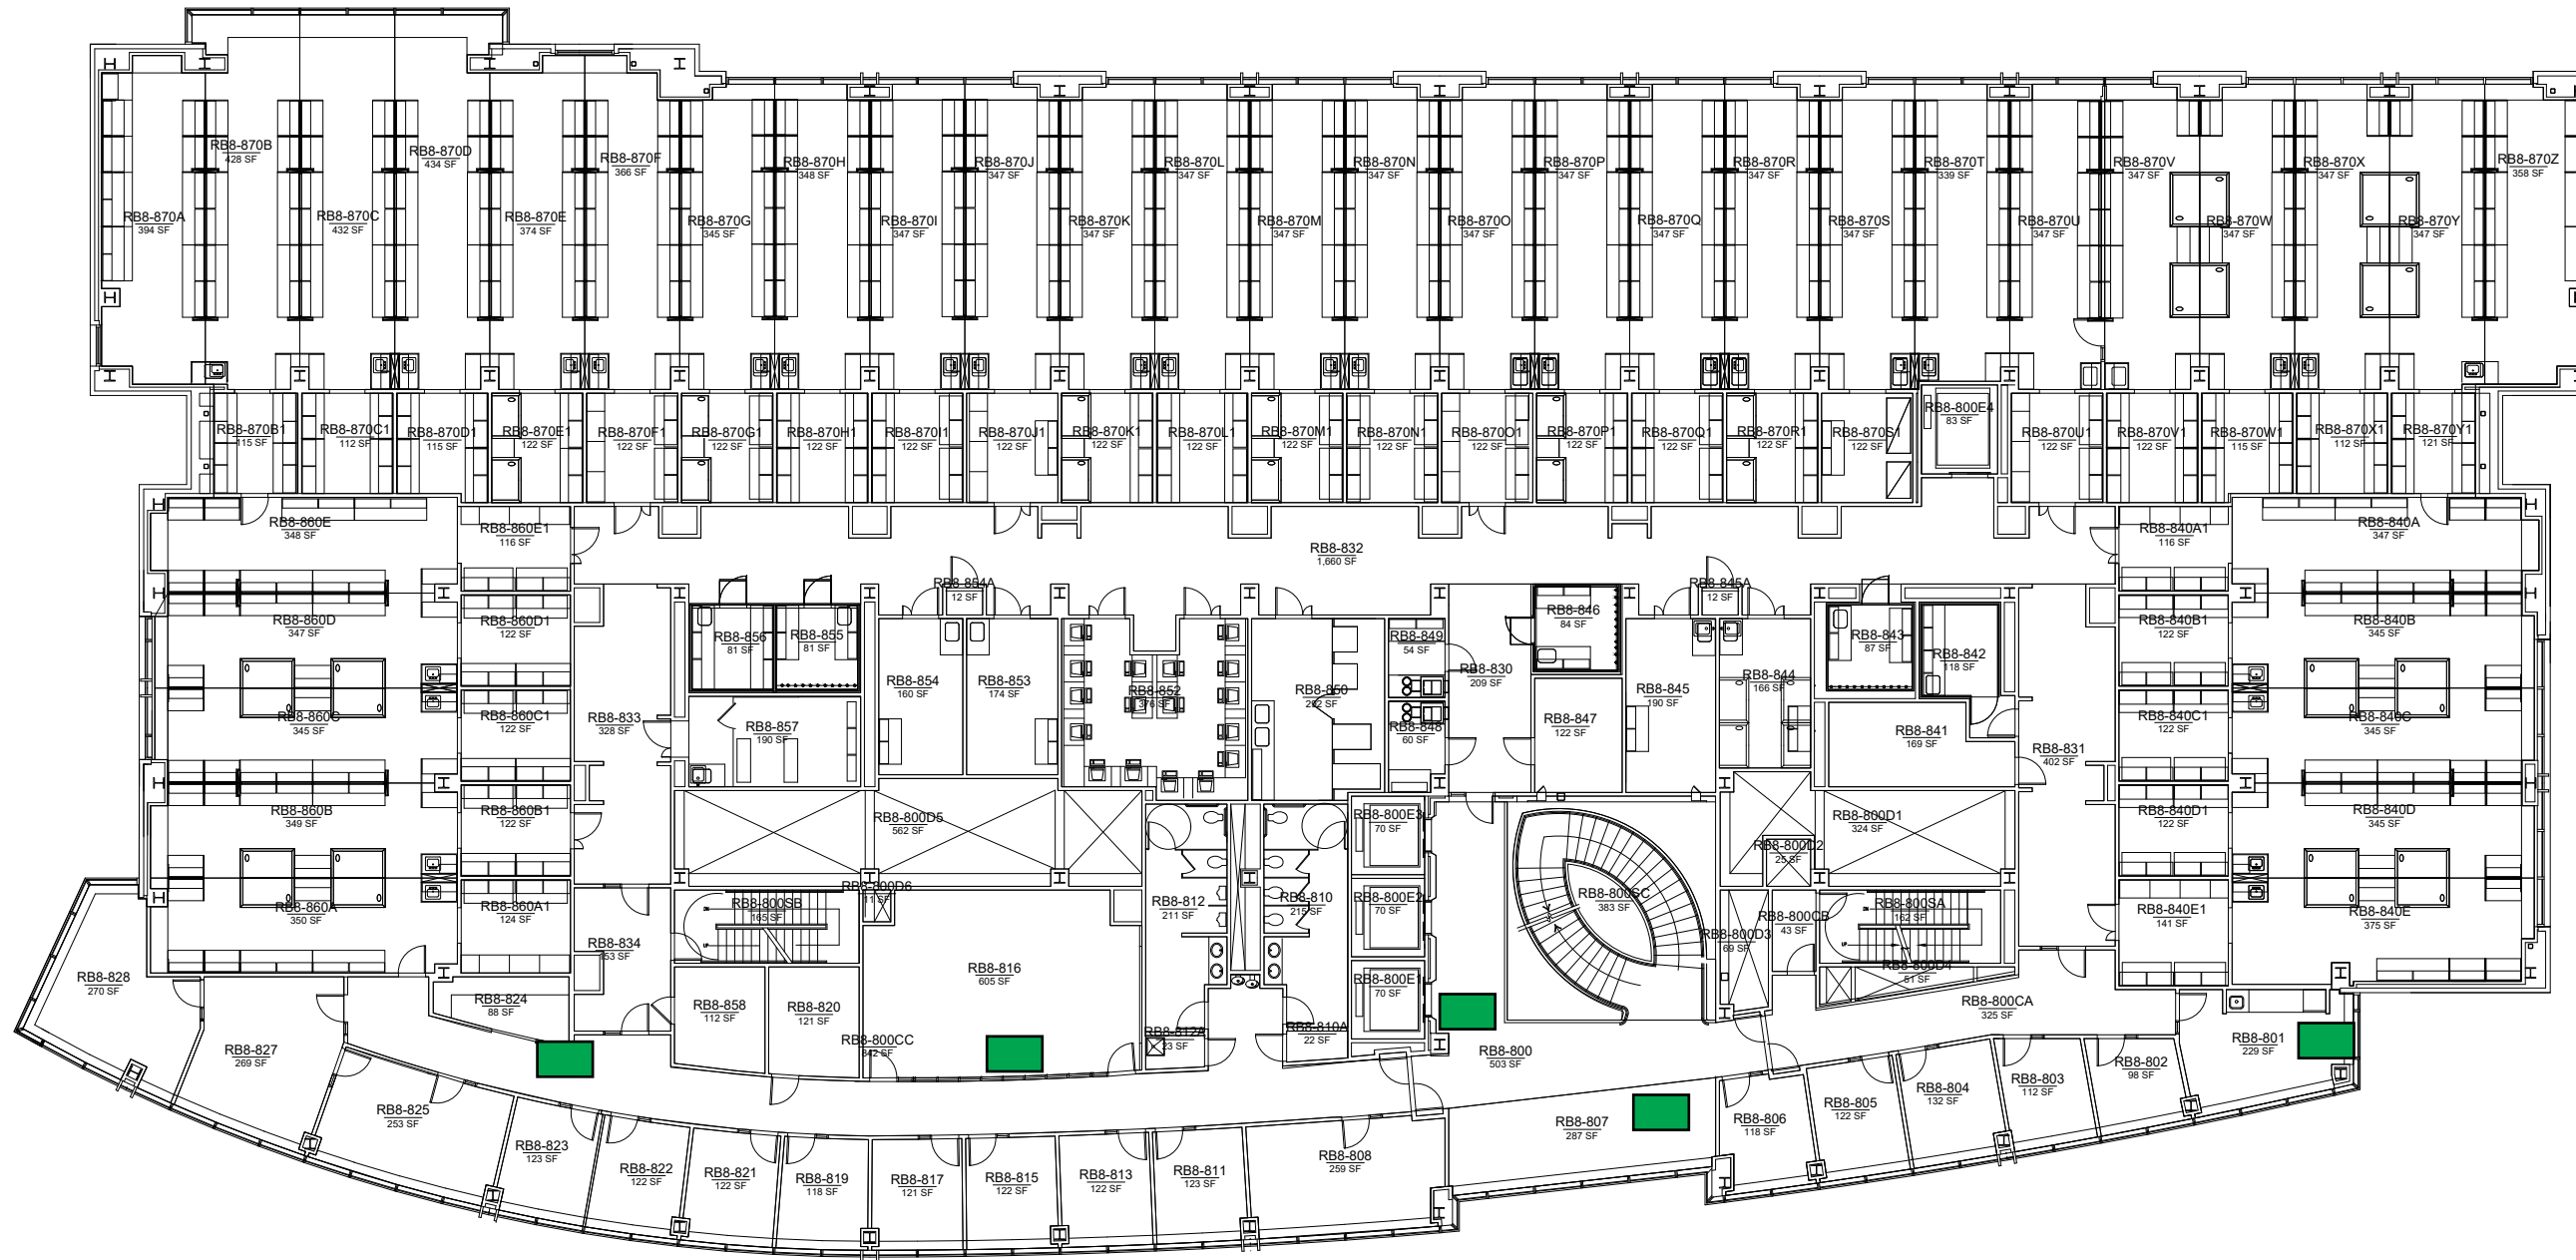

Centralized
Trash Hub

LAZARE RESEARCH

BASE FLOOR PLAN

FLOOR 4
RB-4

Report Date: 06/15/2023

 Centralized Trash Hub

LAZARE RESEARCH

BASE FLOOR PLAN

FLOOR 5
RB-5

Report Date: 03/22/2023

Centralized
Trash Hub

LAZARE RESEARCH

BASE FLOOR PLAN

SIXTH FLOOR
RB-6

Report Date: 07/01/2024

Centralized
Trash Hub

LAZARE RESEARCH

BASE FLOOR PLAN

SEVENTH FLOOR
RB-7

Report Date: 07/01/2024

LAZARE RESEARCH

BASE FLOOR PLAN

EIGHTH FLOOR
RB-8

Report Date: 07/01/2024

Centralized
Trash Hub

LAZARE RESEARCH

BASE FLOOR PLAN

FLOOR 9
RB-9

Report Date: 12/08/2021

LAZARE RESEARCH

BASE FLOOR PLAN

FLOOR 10
RB-10