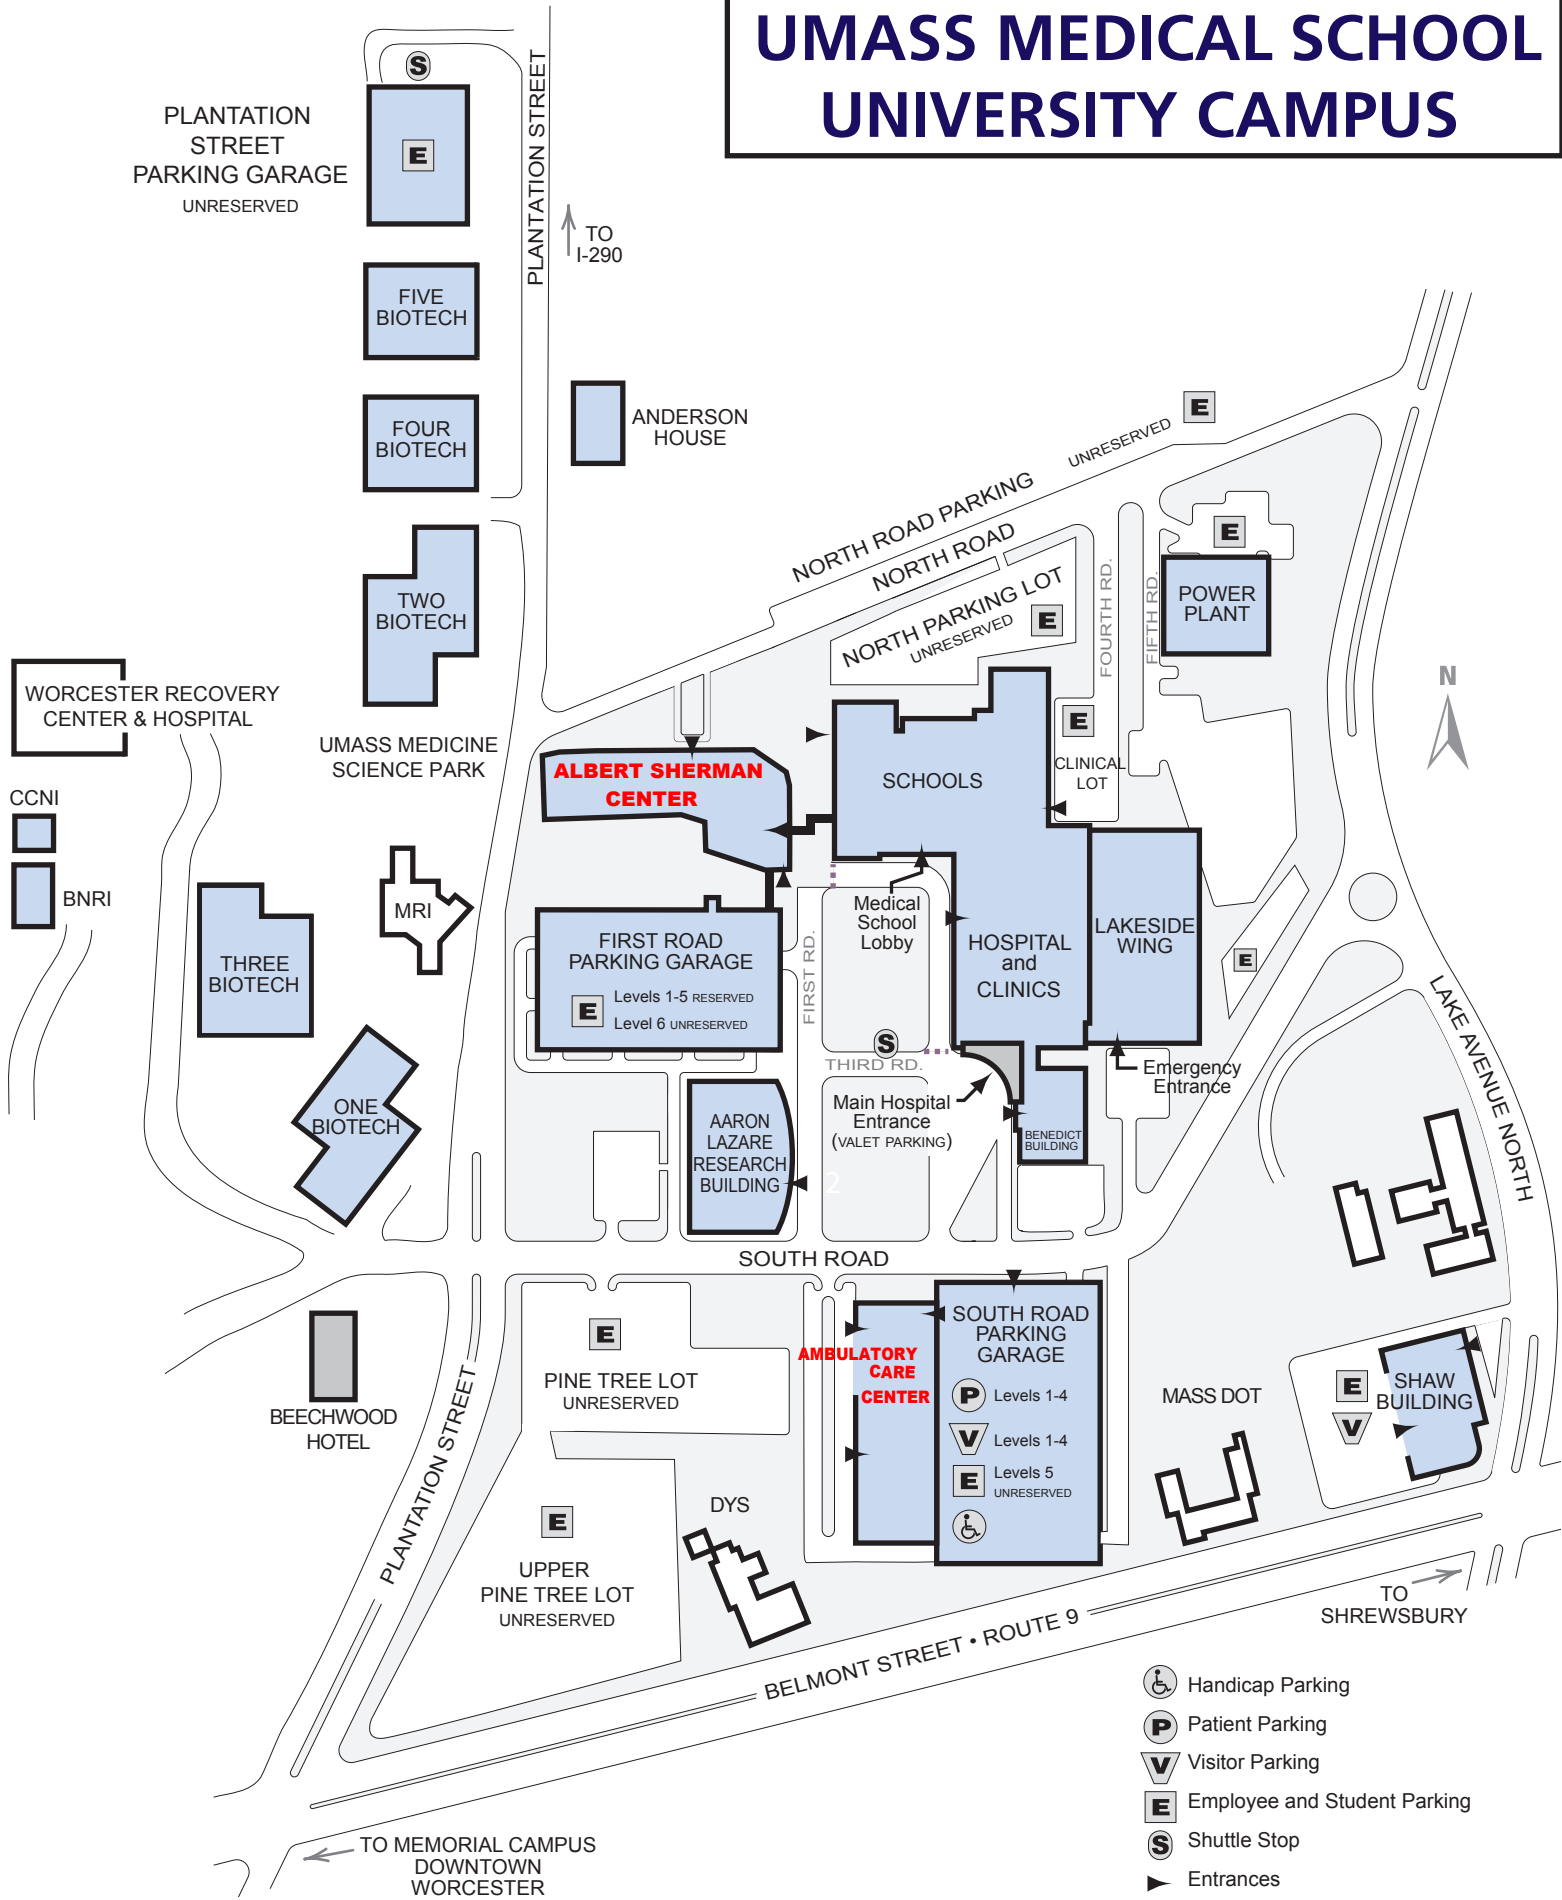

UMASS MEDICAL SCHOOL UNIVERSITY CAMPUS

- Handicap Parking
- Patient Parking
- Visitor Parking
- Employee and Student Parking
- Shuttle Stop
- Entrances

TO MEMORIAL CAMPUS
DOWNTOWN
WORCESTER

TO
SHREWSBURY